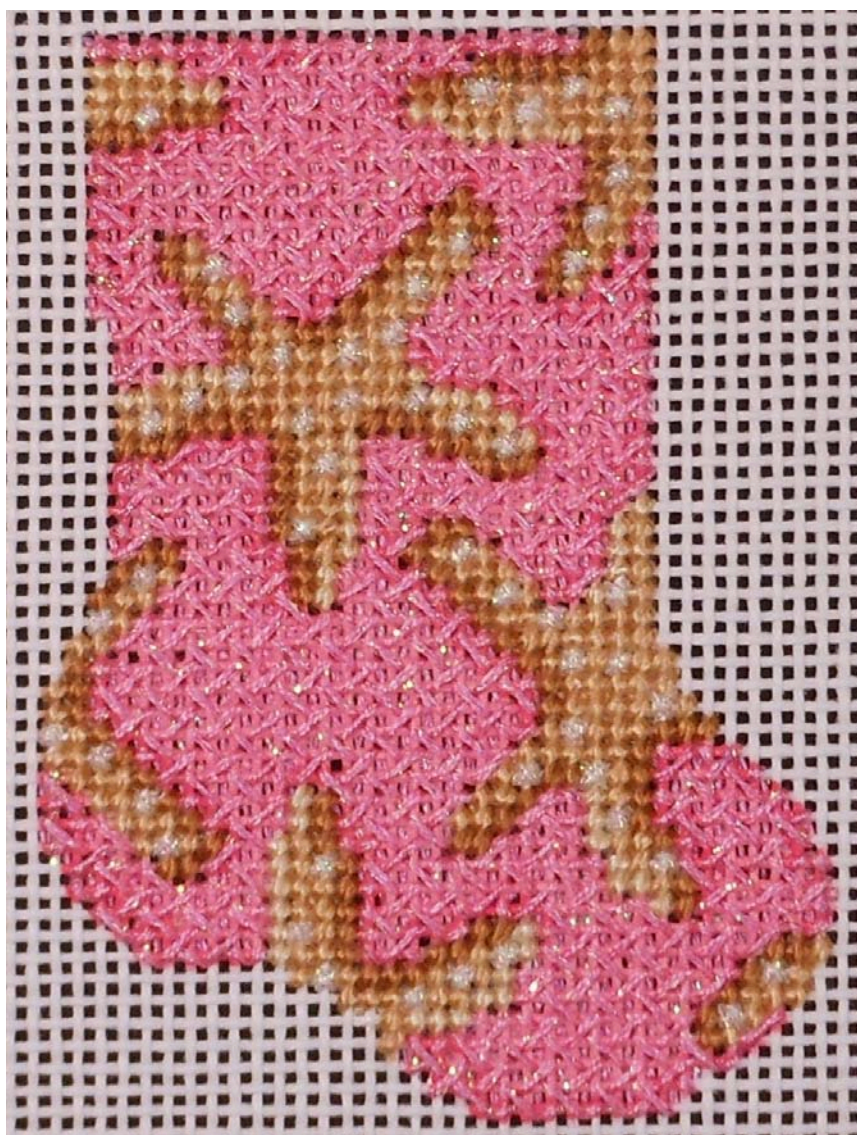

Associated Talents, Inc.
Starfish on Pink Micro Mini Sock CT-1107P

Supply List

Associated Talents, Inc.
CT-1107P

Kreinik
#8 Braid #032

Rainbow Gallery
Petite Silk Lame #SP26

Vineyard Silk
Classic #C044, #C-137,
#C-190

Area: Starfish
Fibers: Vineyard Silk #C-044,
#C-137, #C-190
Stitch: Tent Stitch

Area: Background
Fiber: Petite Silk Lame #SP26
Stitch: Woven

Area: White Dots
Fiber: #8 Braid #032
Stitch: Cross-Stitch

Graphs are for representation of the rhythm of a stitch, and may not fit the specific, painted area. Unless otherwise instructed, the stitches should be compensated to fit the painted area, appropriately.